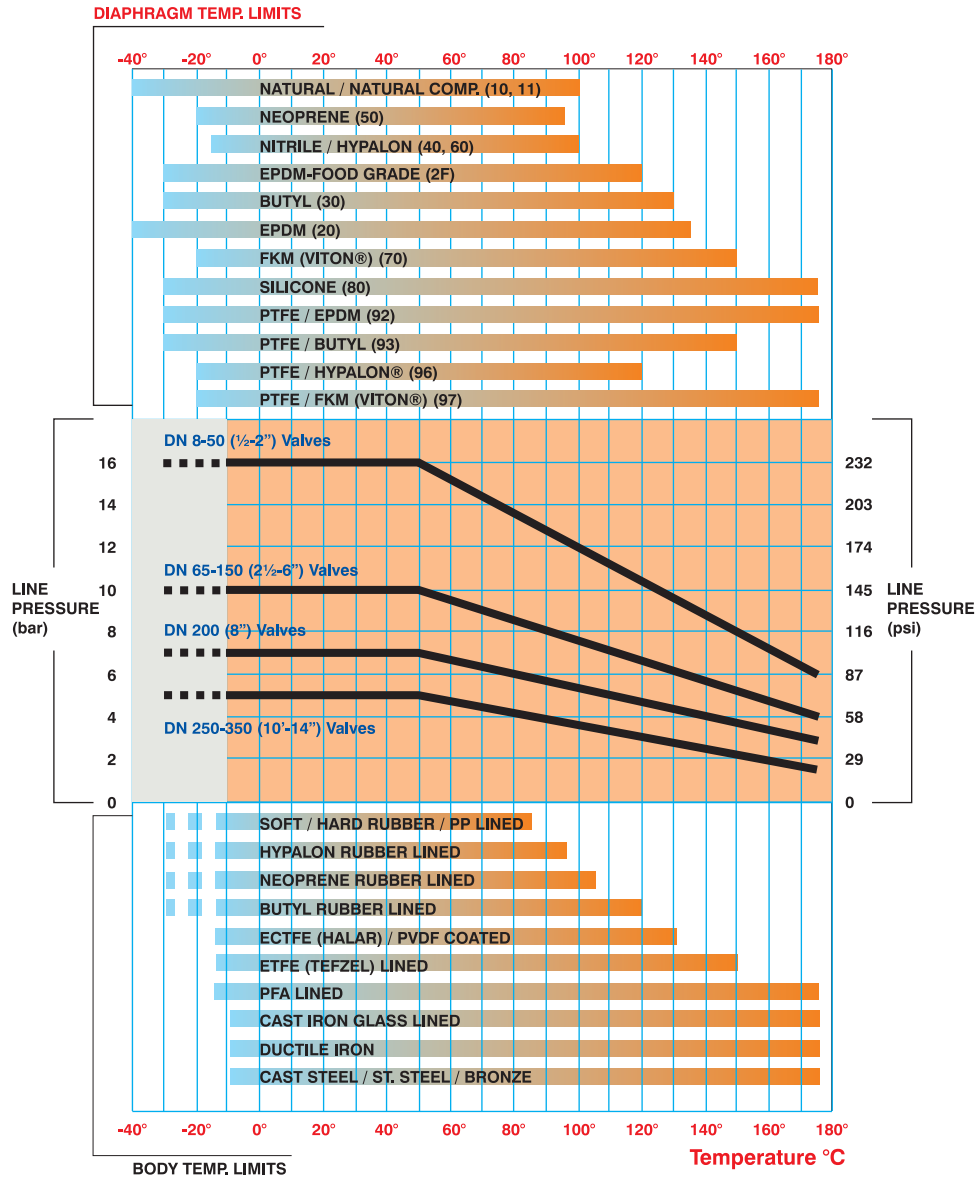

# Weir Type Diaphragm Valves

## For Valves with elastomeric diaphragms

## For Valves with PTFE diaphragms (type 90)